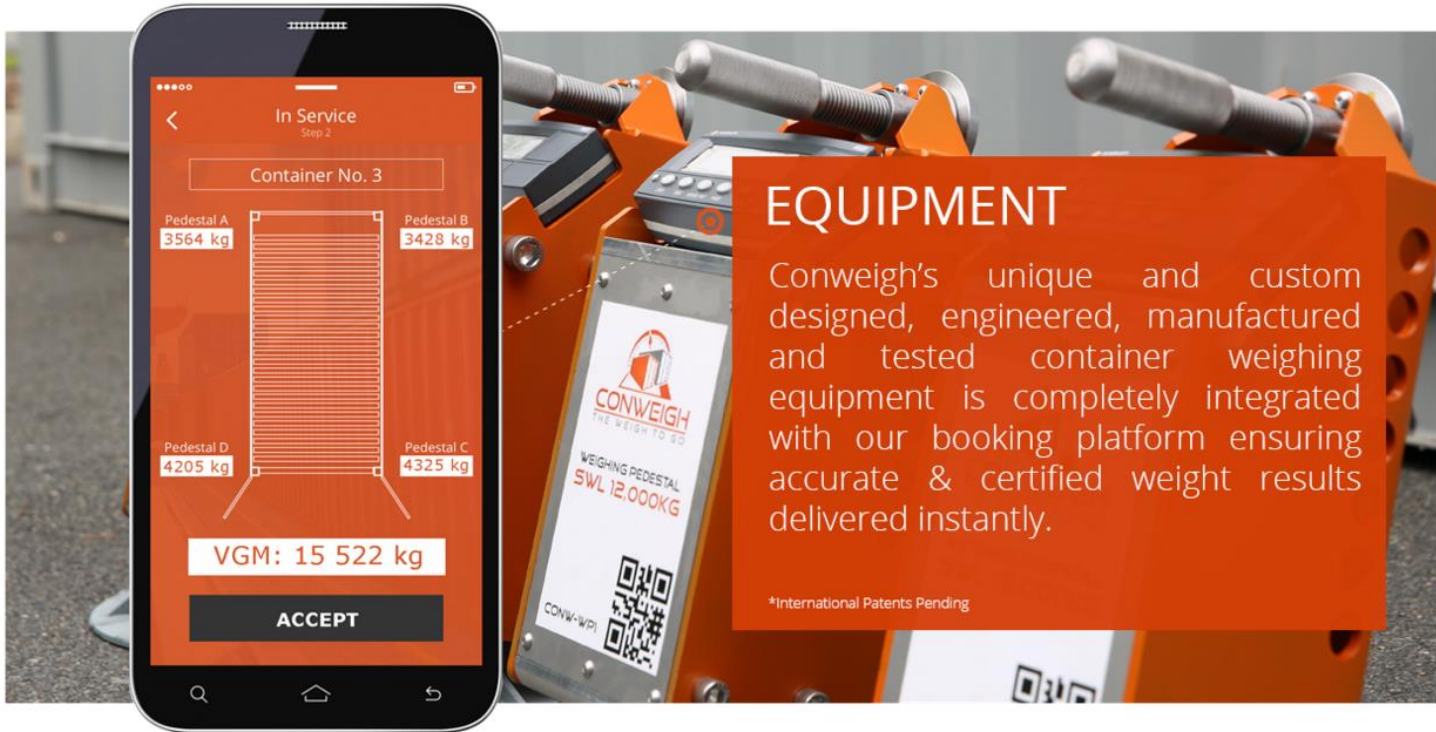

EQUIPMENT

Conweigh's unique and custom designed, engineered, manufactured and tested container weighing equipment is completely integrated with our booking platform ensuring accurate & certified weight results delivered instantly.

*International Patents Pending

CONWEIGH