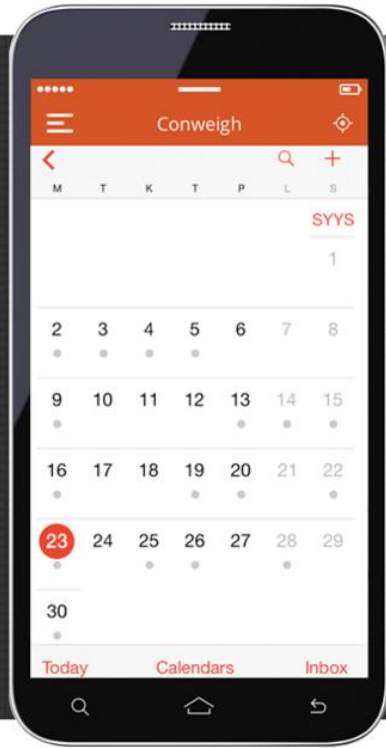

ON TIME

Choose from:

- Standard service
- Priority service
- or a future date to suit your schedule.

The verified weight certificate will be delivered to your inbox immediately upon completion of the service.

CONWEIGH