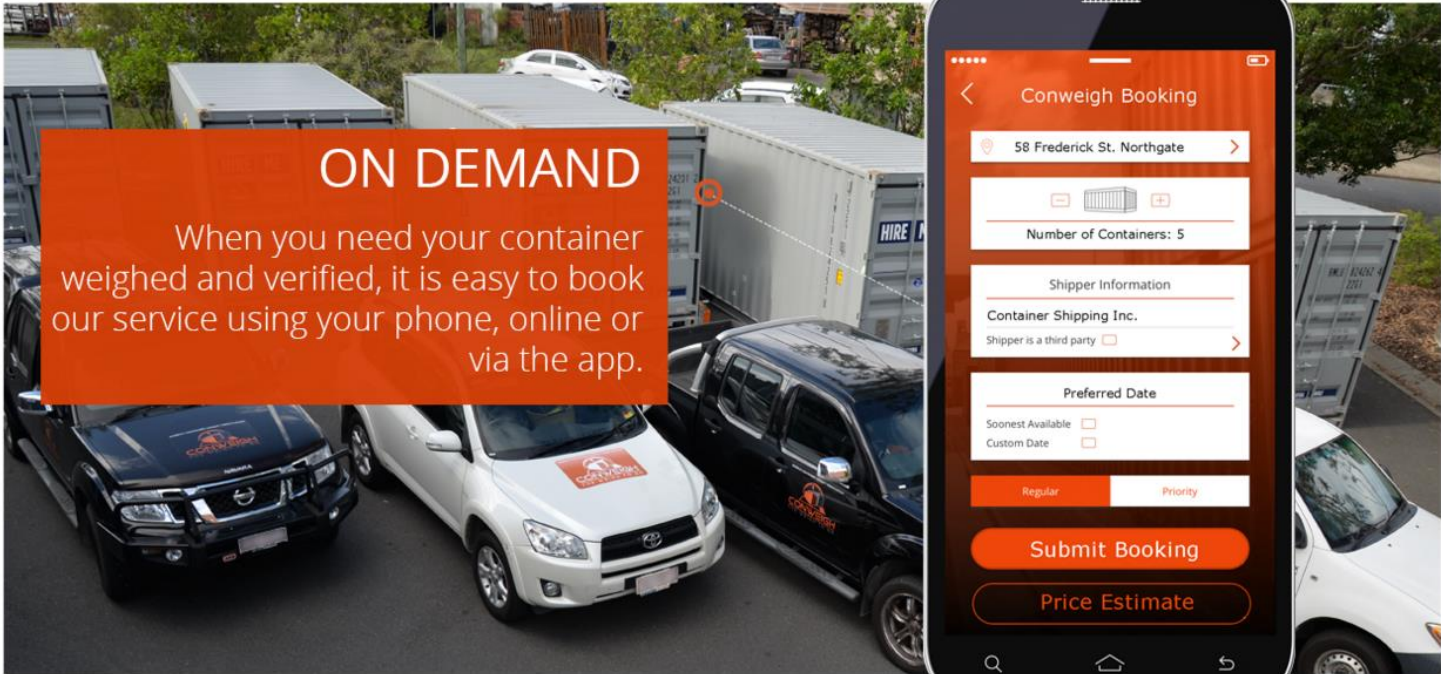

After July 1 every single one will need verification of weight

CONWEIGH

A photograph of a mobile container weighing scale on a site. The scale is a long, low-profile metal structure with orange hydraulic jacks at the ends. It is positioned between two large, grey, corrugated metal storage containers. In the background, a white pickup truck is parked, with a logo on its side that reads "CONWEIGH". The number "824201" is printed vertically on the side of the container in the foreground. The scene is set outdoors with trees and a cloudy sky in the background.

Mobile Container Weighing

On Demand. On Site. On Time.

CONWEIGH

ON DEMAND

When you need your container weighed and verified, it is easy to book our service using your phone, online or via the app.

CONWEIGH