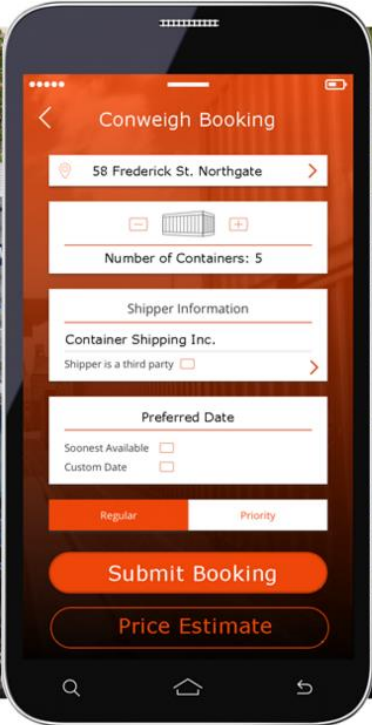

After July 1 every single one will need verification of weight

CONWEIGH

A photograph of a mobile container weighing scale on a site. The scale is a long, low-profile metal structure with orange hydraulic jacks at the ends. It is positioned between two large, grey, corrugated metal storage containers. In the background, a white pickup truck is parked, with a logo on its side that reads "CONWEIGH". The number "824201" is printed vertically on the side of the container in the foreground. The scene is set outdoors with trees and a cloudy sky in the background.

Mobile Container Weighing

On Demand. On Site. On Time.

CONWEIGH

ON DEMAND

When you need your container weighed and verified, it is easy to book our service using your phone, online or via the app.

CONWEIGH

The verified weight certificate will be delivered to your inbox immediately upon completion of the service.

CONWEIGH

CLEAR PRICING

View rates for your region in the app. Enter location of service and number of containers to get a price estimate. Register for a free account to obtain pricing for your area.