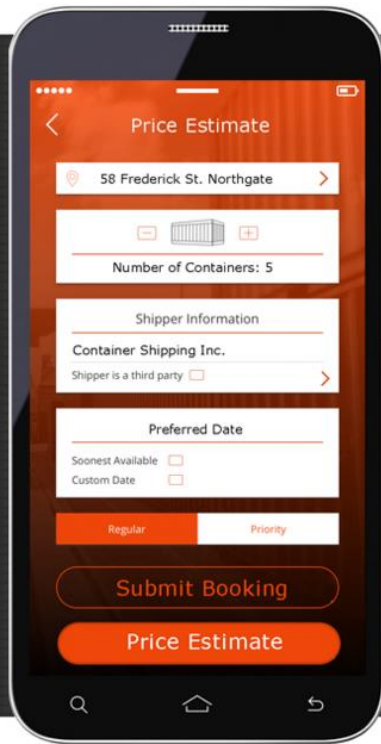

After July 1 every single one will need verification of weight

CONWEIGH

A photograph of a mobile container weighing scale on a site. The scale is a long, low-profile metal structure with orange hydraulic jacks at the ends. It is positioned between two large, grey, corrugated metal storage containers. In the background, a white pickup truck is parked, with a logo on its side that reads "CONWEIGH". The number "824201" is printed vertically on the side of the container in the foreground. The scene is set outdoors with trees and a cloudy sky in the background.

Mobile Container Weighing

On Demand. On Site. On Time.

CONWEIGH

ON DEMAND

When you need your container weighed and verified, it is easy to book our service using your phone, online or via the app.

CONWEIGH

The verified weight certificate will be delivered to your inbox immediately upon completion of the service.

CONWEIGH

CLEAR PRICING

View rates for your region in the app. Enter location of service and number of containers to get a price estimate. Register for a free account to obtain pricing for your area.