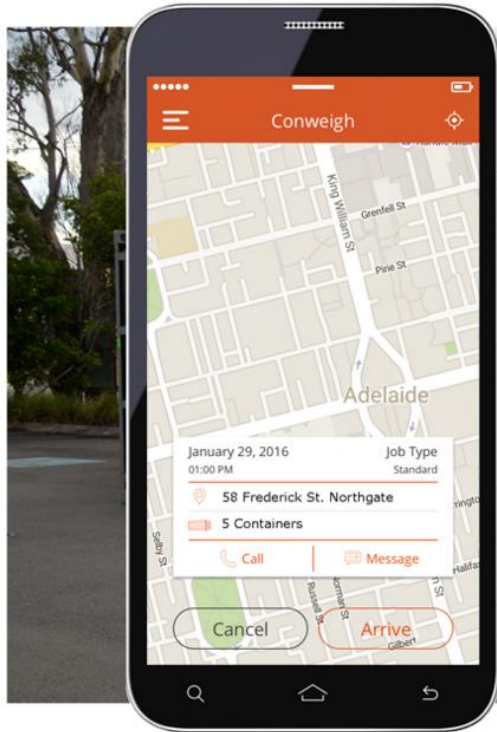

After July 1 every single one will need verification of weight

CONWEIGH

A photograph of a mobile container weighing scale on a site. The scale is a long, low-profile metal structure with orange hydraulic jacks at the ends. It is positioned between two large, grey, corrugated metal storage containers. In the background, a white pickup truck is parked, with a logo on its side that reads "CONWEIGH". The number "824201" is printed vertically on the side of the container in the foreground. The scene is set outdoors with trees and a cloudy sky in the background.

Mobile Container Weighing

On Demand. On Site. On Time.

CONWEIGH

ON DEMAND

When you need your container weighed and verified, it is easy to book our service using your phone, online or via the app.

CONWEIGH